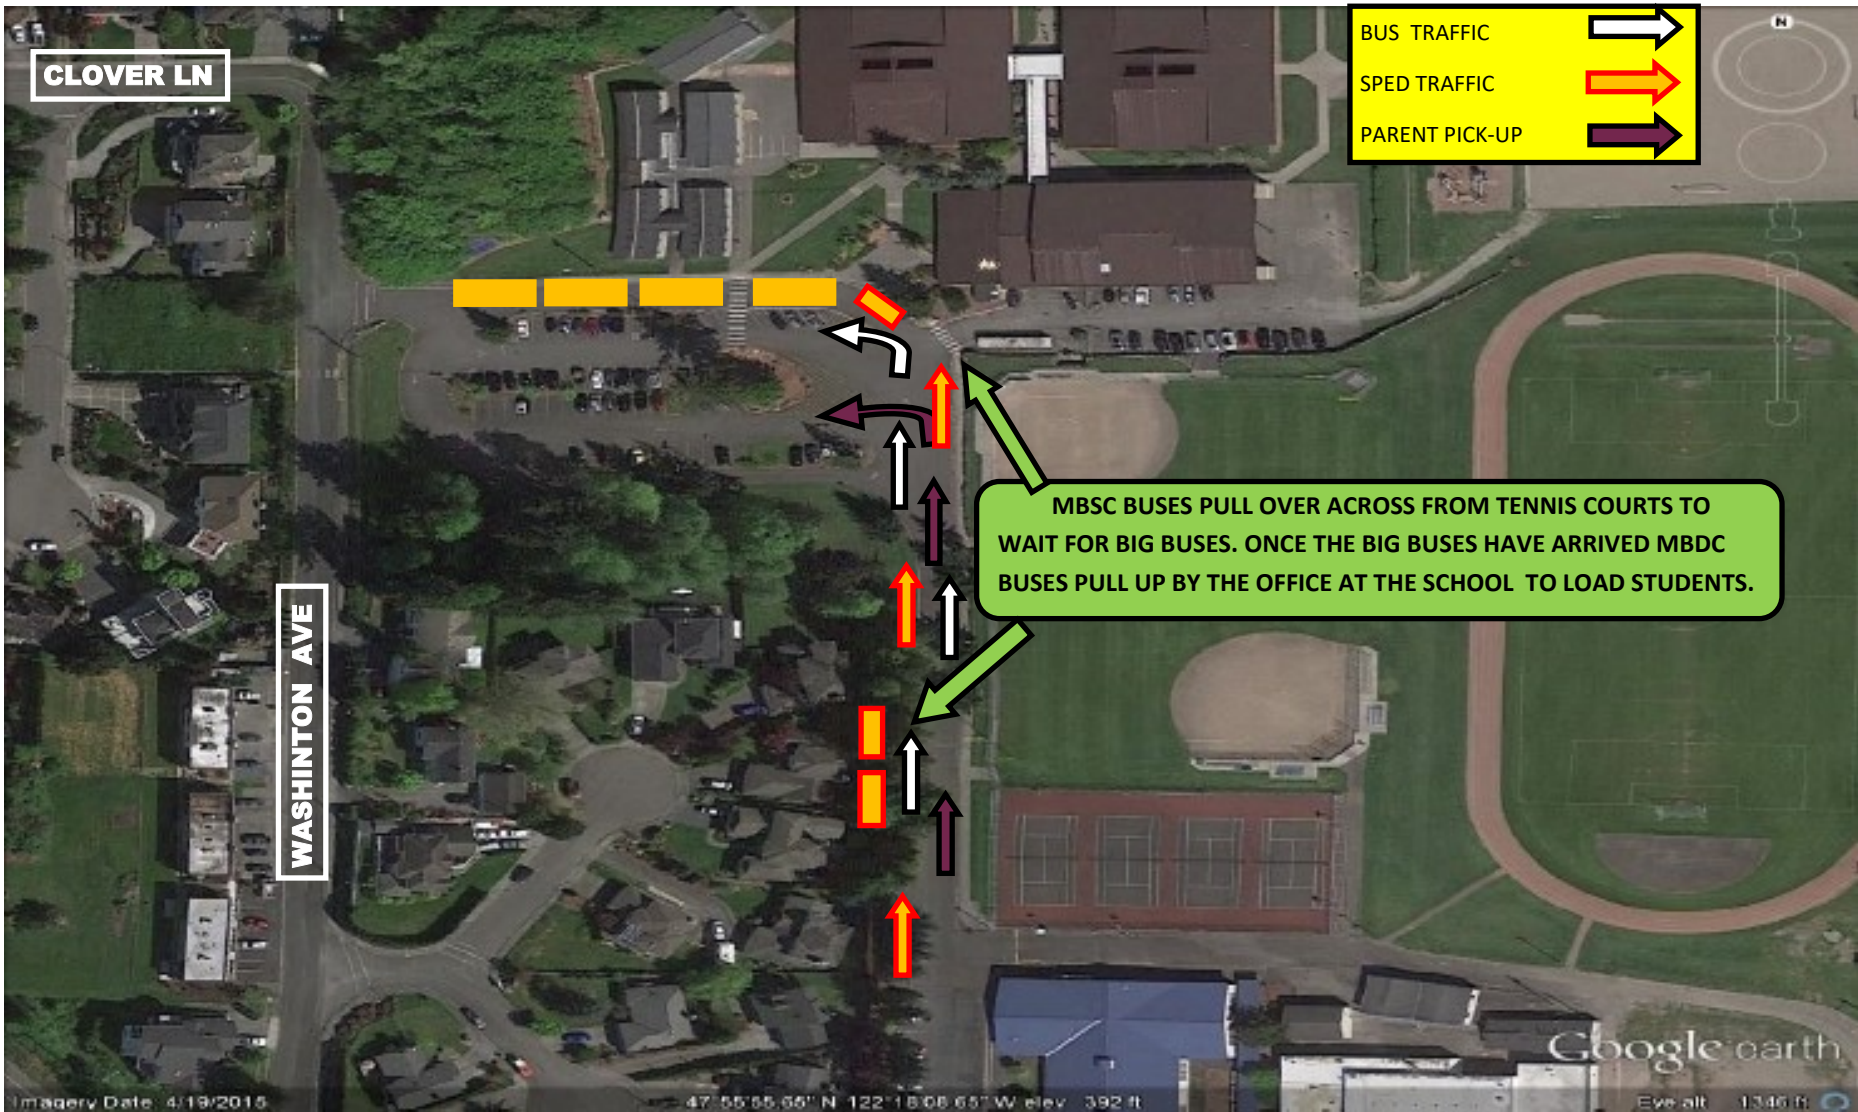

ME BUS LOAD ZONE

CAUTION:

PARENT TRAFFIC WILL DRIVE ALONG THE SIDEWALK. USE CAUTION WHEN PASSING PARENT VEHICLES ON THE LEFT, AND BEWARE OF STUDENTS/PARENTS CROSSING PARKING LOT TO PARKED CARS. USE CAUTION ON BLIND CORNER GOING AROUND CLOVER LN.

FIELD TRIP BUSES WILL OCCASIONALLY PICK UP ON THE WEST SIDE OF O.V, BEFORE THE TENNIS COURTS.

BE AWARE OF A HIGH TRAFFIC AREA AND SPEED BUMPS ENTERING M.E.