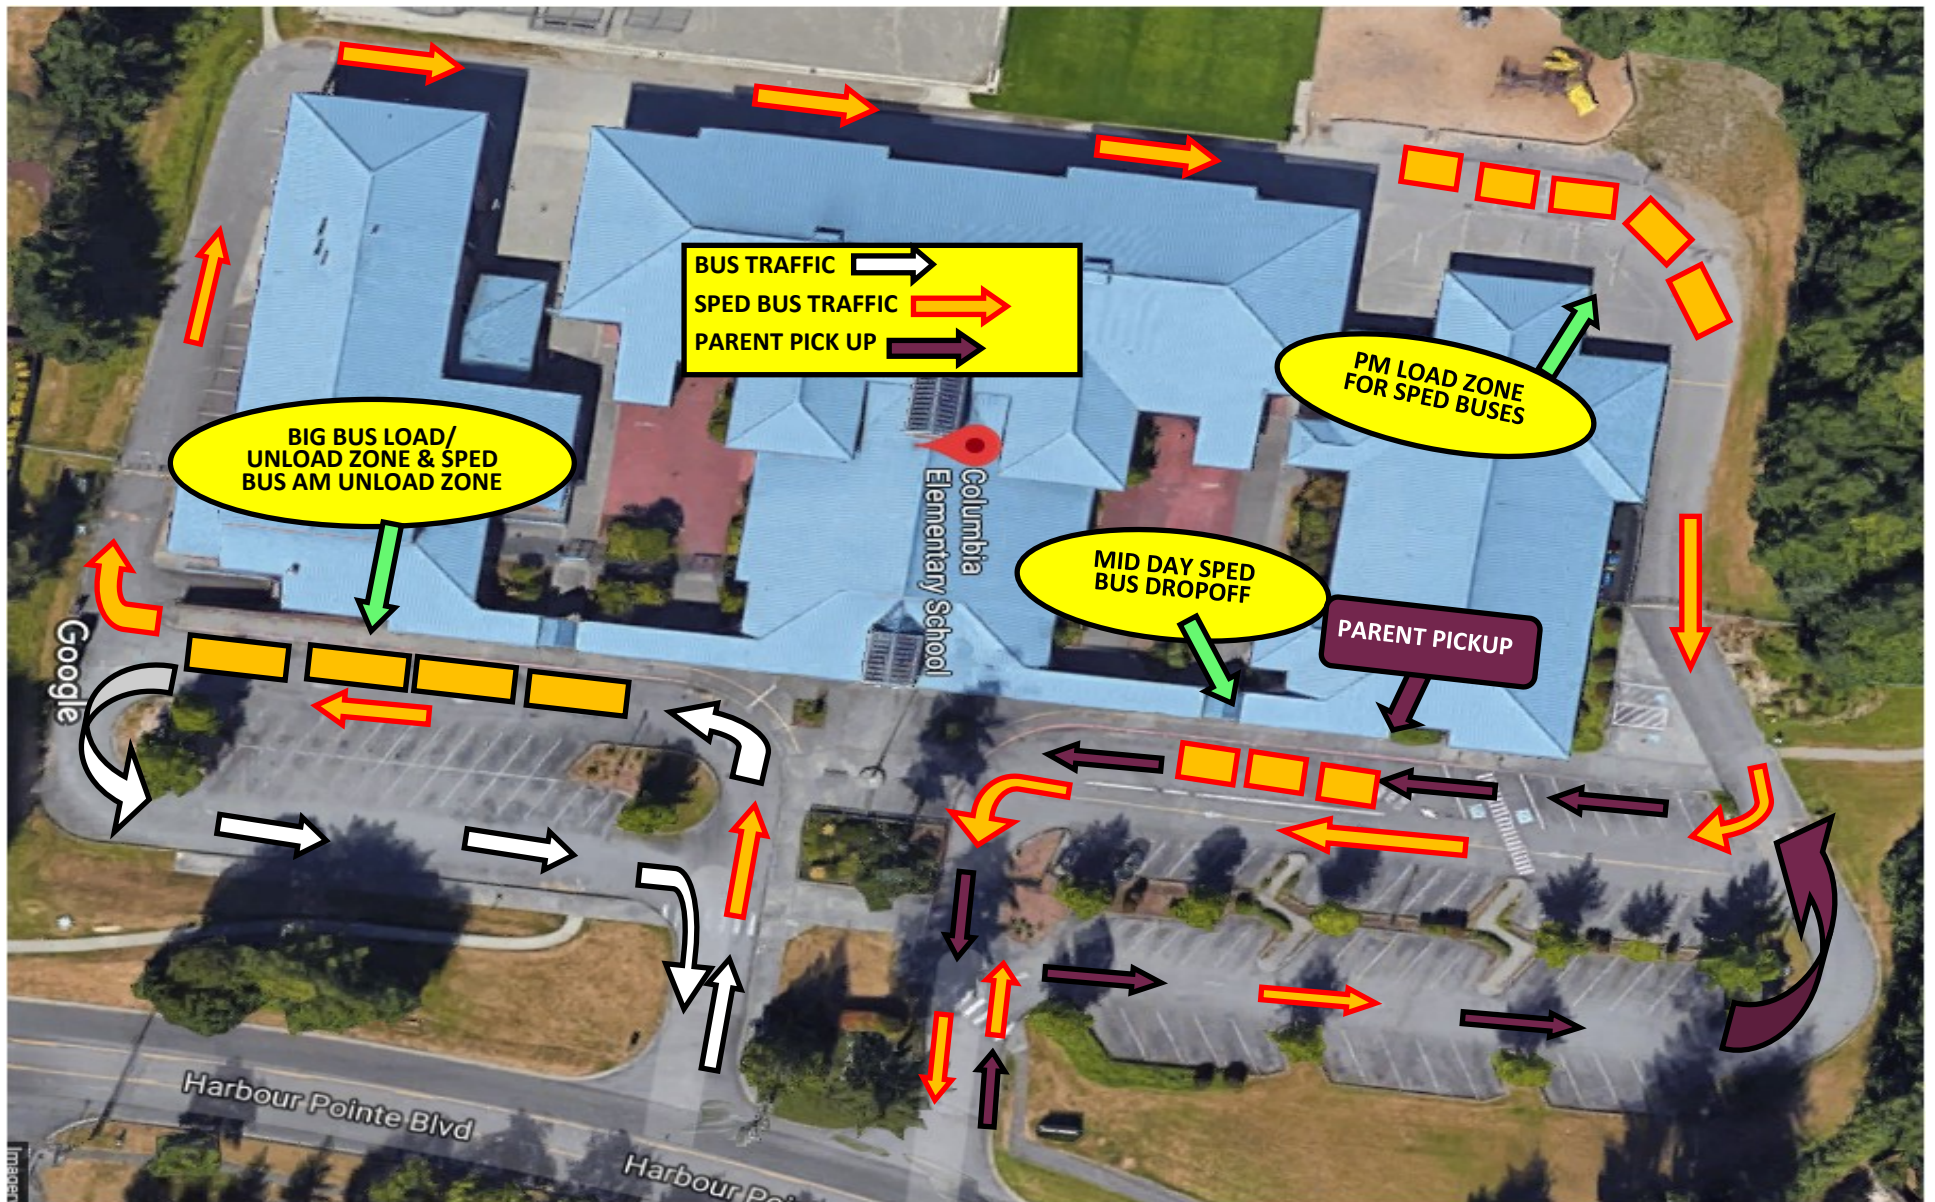

CO BUS LOAD ZONE

CAUTION: THE PARENT PICK-UP LINE GETS CONGESTED ON HARBOUR PT. BLVD. DO NOT PASS THESE VEHICLES TO GET INTO COLUMBIA

AM SPED - Drop off in front of gym. **MID-DAY SPED** — Drop off in front of the school, in the parent pickup/drop off area. **PM SPED** - Pickup in the back of school.

To access back of school enter bus drop off area & turn right at end of building. Turn right again just past the covered basket ball area. Stage at the north end of the school as shown in the picture.