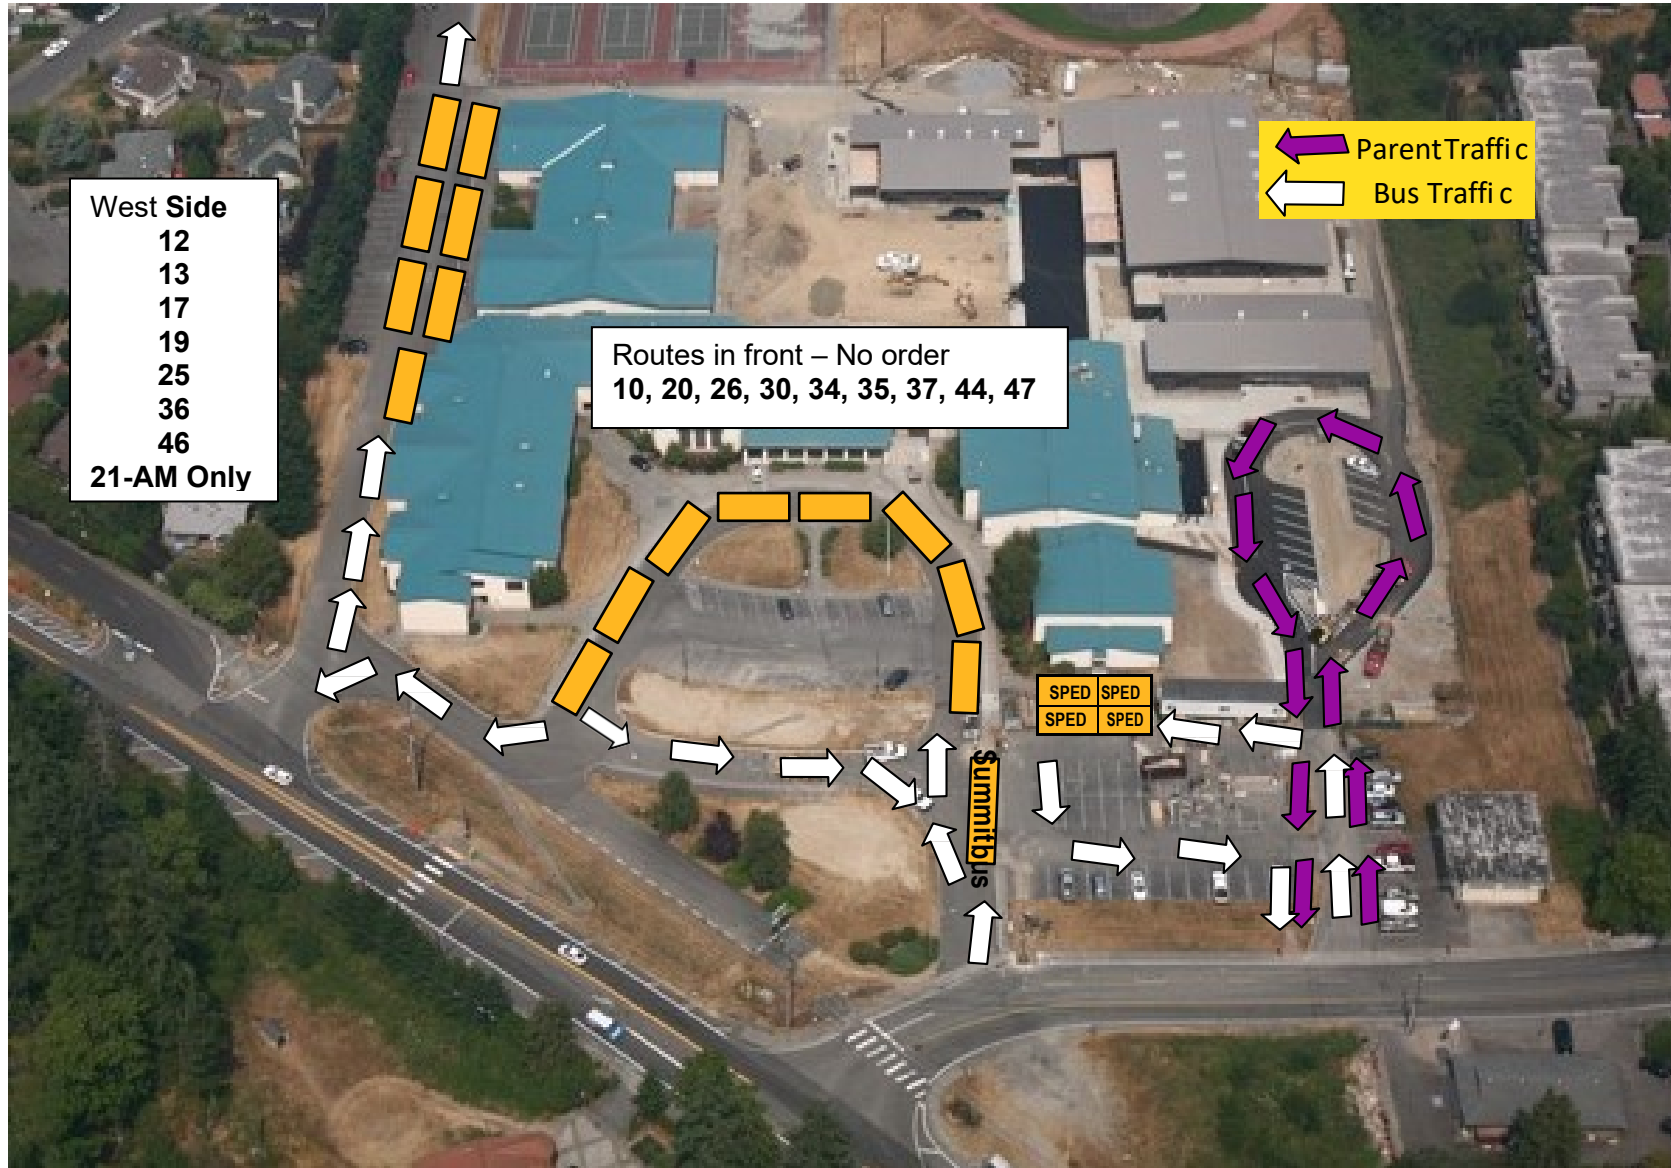

# OV BUS LOAD ZONE

Summit bus will lay over on the straight section about 100 ft into the school driveway  
Use caution when entering off of 76th ST SW to watch for exiting buses  
Small buses will enter off of 76th St SW and use the same driveway that parent drop off is using.  
Small buses will unload at the southeast end of the school.  
Buses parked on the westside of the school will exit out towards ME onto Washington or Clover