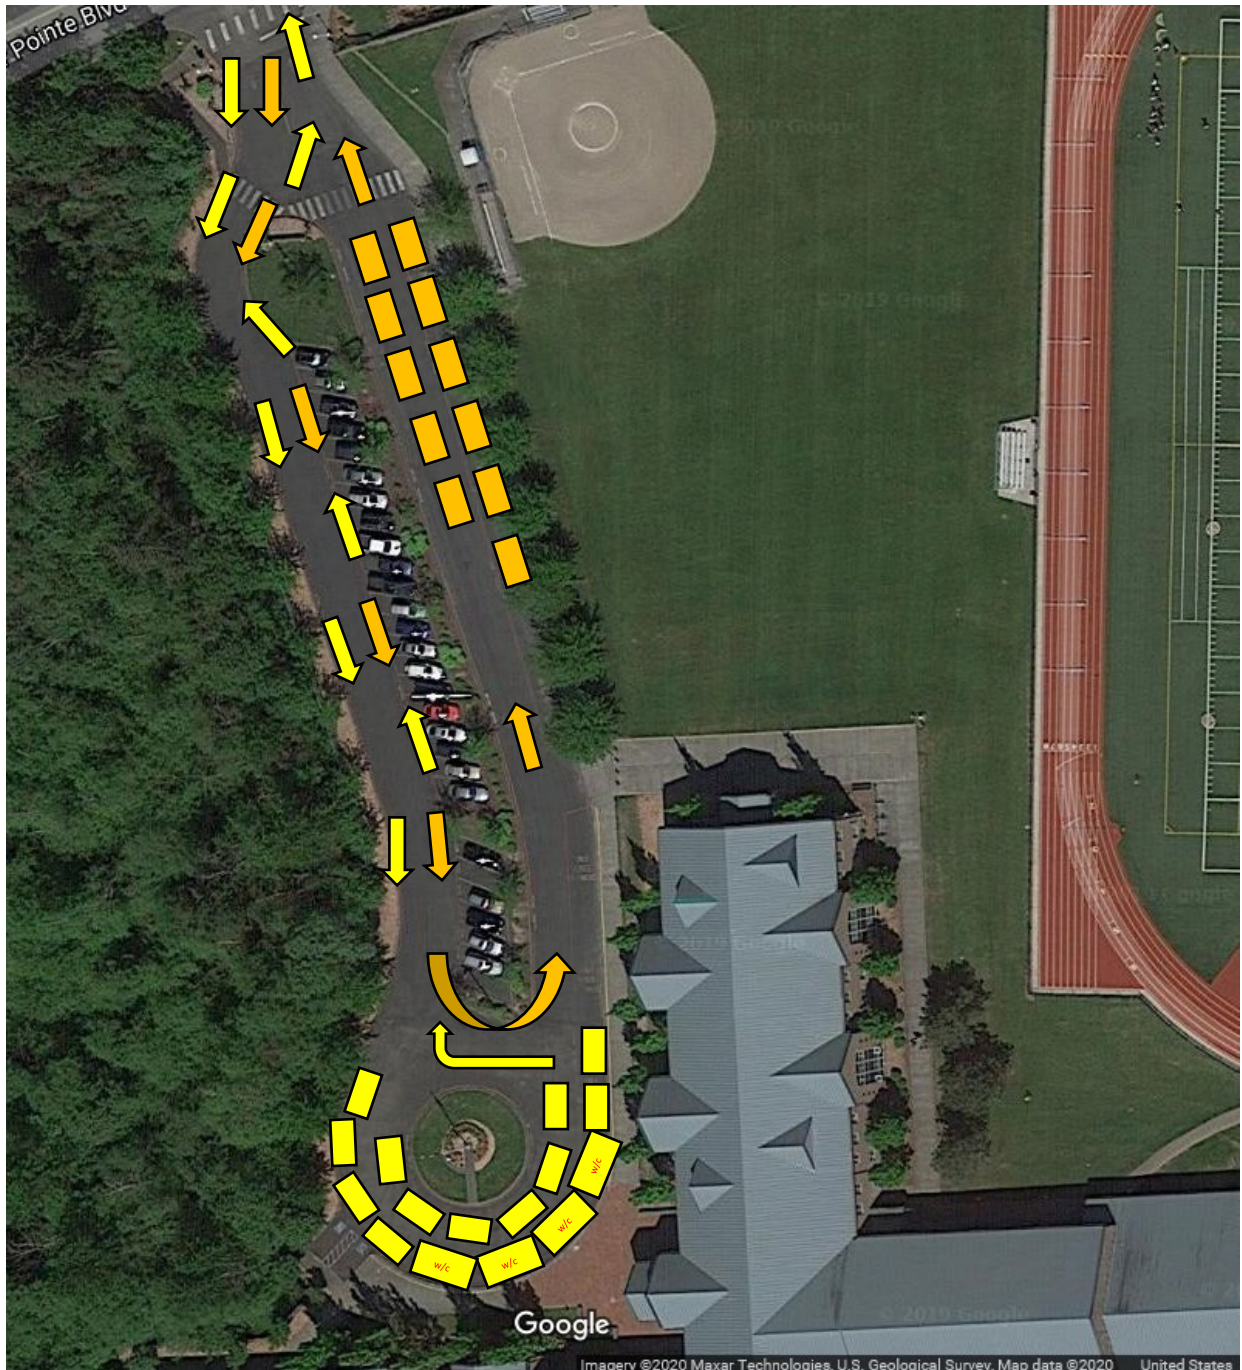

Harbour Pointe MS

Caution SPED drivers while departing for any incoming bus traffic.

ALL W/C Buses must be along curb in loop!

SPED drivers who double park please walk students to their bus.

Big bus drivers please be aware path from door while double parking.