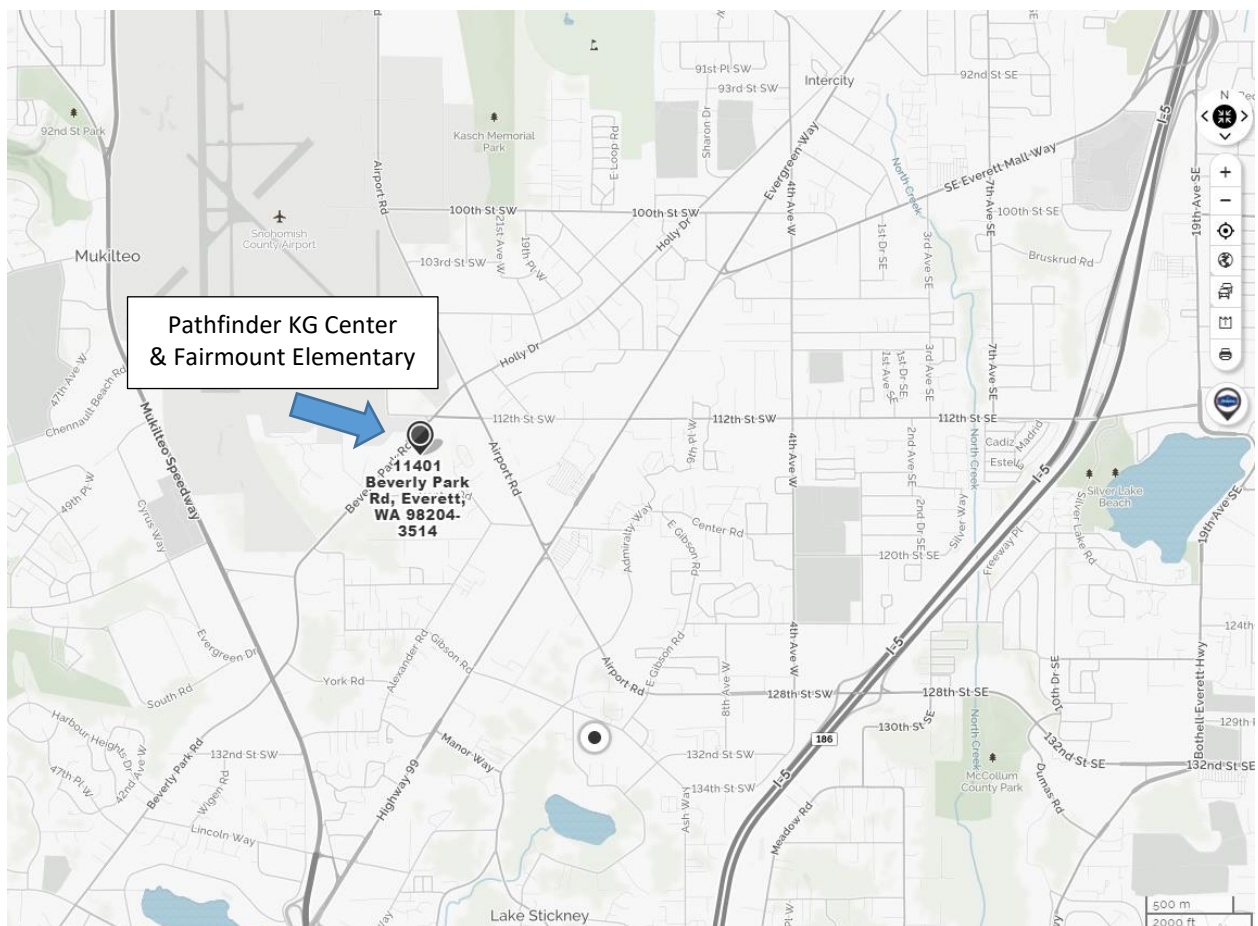

## DIRECTIONS TO PATHFINDER KINDERGARTEN CENTER:

**11401 Building B – Beverly Park Road - Everett, WA 98204 425-366-3800**

*Note: There are two entrances. Enter the NORTH entrance on Beverly Park Road. The south entrance takes you to the back of the school which is for buses only and doors in the back of the building are locked*

### Headed North on I-5

- From I-5 merge onto WA-525 N via EXIT 182 toward WA-99/Mukilteo. Continue 4.33 miles.
- Turn **right** onto Beverly Park Road. Go about 1 mile.
- The Pathfinder Kindergarten Center and Fairmount Elementary School campus will be on your right.
- Once you enter the campus follow the directional signs to PKC.

### Headed South on I-5

- From I-5 merge onto WA-526 W/Boeing Freeway via EXIT 189 toward Mukilteo/Whidbey Island Ferry. Continue 3.24 miles.
- Take the Airport Road exit toward Paine Field. Go about ¼ mile.
- Turn **left** onto Airport Road.
- Turn **right** onto Beverly Park Road.
- Go about 1/3 mile and the PKC and FA Elementary campus will be on the left.